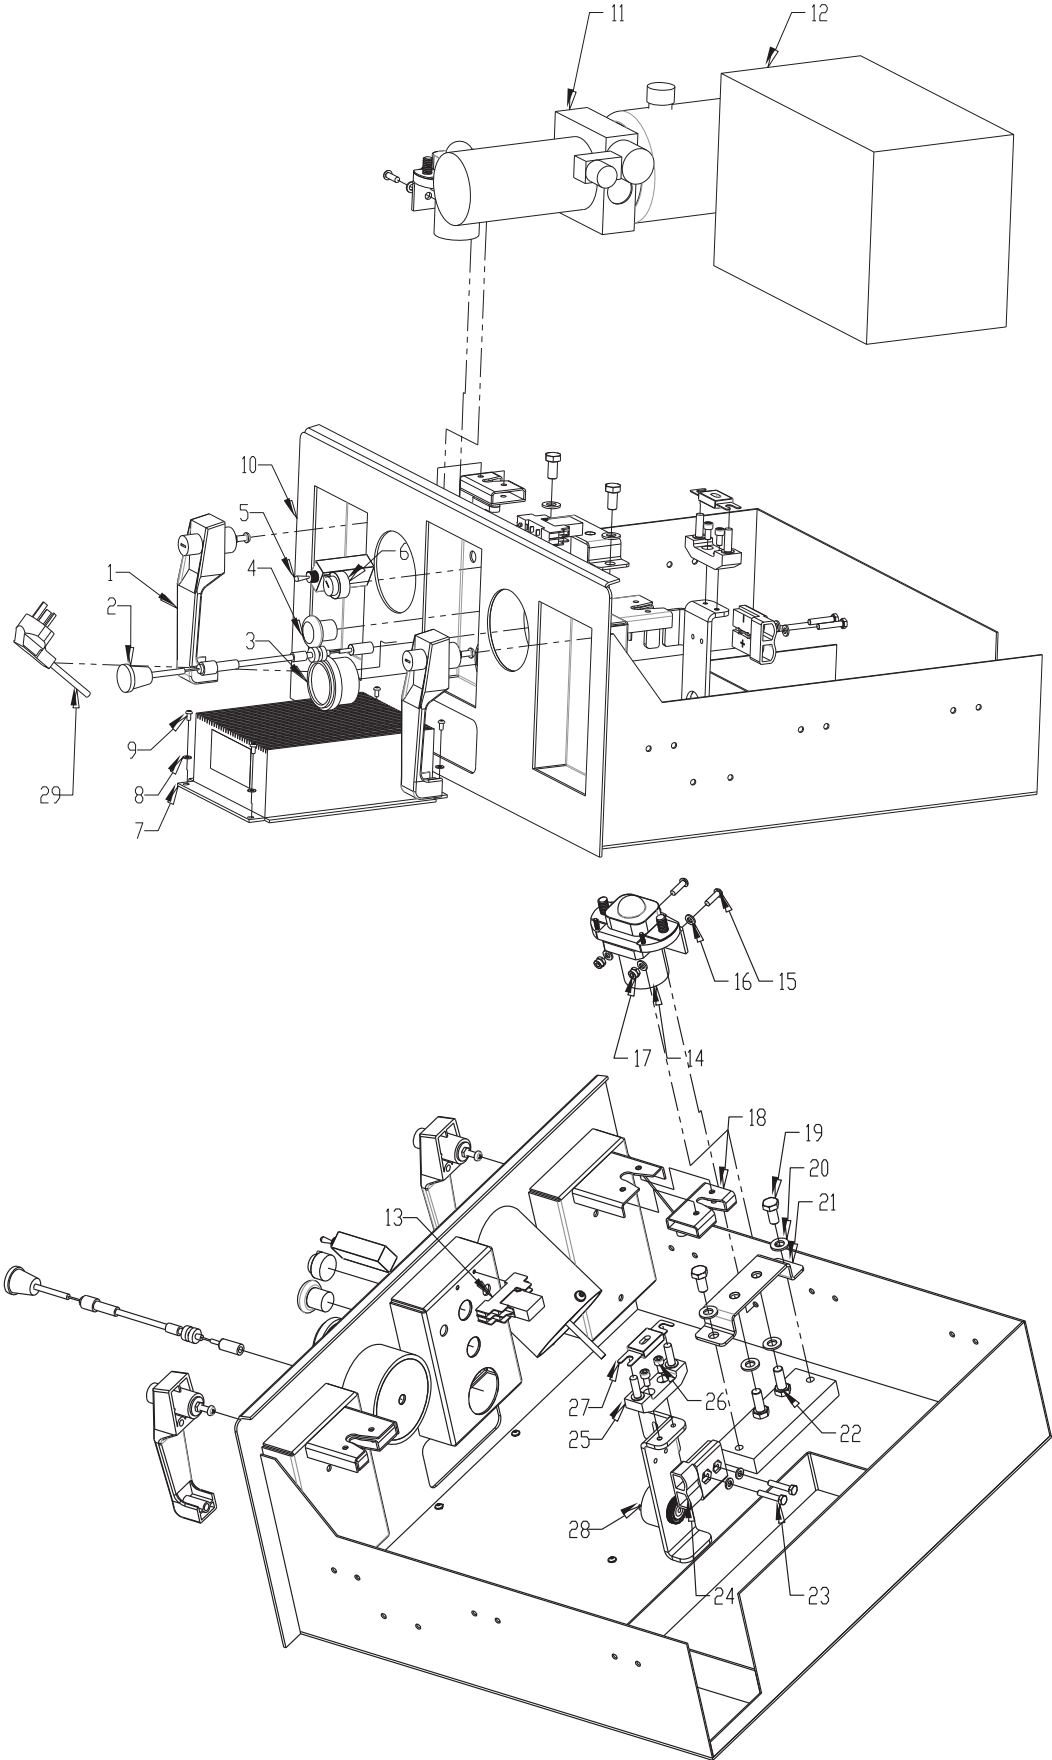

COMPARTMENT DRAWER ASSEMBLY

COMPARTMENT DRAWER ASSEMBLY

NO	Part #	Description	Qty
1	71309	Handle	1
2	71197	Cable, emergency down	1
3	41010	Hour meter (digital)	1
4	41001	Switch, emergency stop upper controls (gen III)	1
5	41006	Switch, toggle (lift/lower)	1
6	41002	Switch, key	1
7	41211	Charger	1
8	11040	Washer, flat-4	4
9	11152	Screw, socket M4X8	4
10	31339	Weldment, module	1
11	41077	Contactor, line	1
12	41015	Battery, maintenance-free (12V AGM)	1
13	41013	Block, Relay	1
14	41012	Contactor, main	1
15	11201	Screw, M6X20	2
16	11026	Washer, flat-6	4
17	11014	Nut, NY lock M6	2
18	71037	Latch, door kit	1
19	11041	Bolt, hex M10X20	2
20	11019	Washer, flat-10	4
21	31002	Mount, pump assembly	1
22	11280	Bolt, hex M10X25	2
23	11323	Bolt, hex M6X30	2
24	41007	Connector, Anderson	1
25	41019	Fuse, 300A	1
26	11201	Screw, M6X20	2
27	31027	Mount, fuse	1
28	41016	Alarm	1