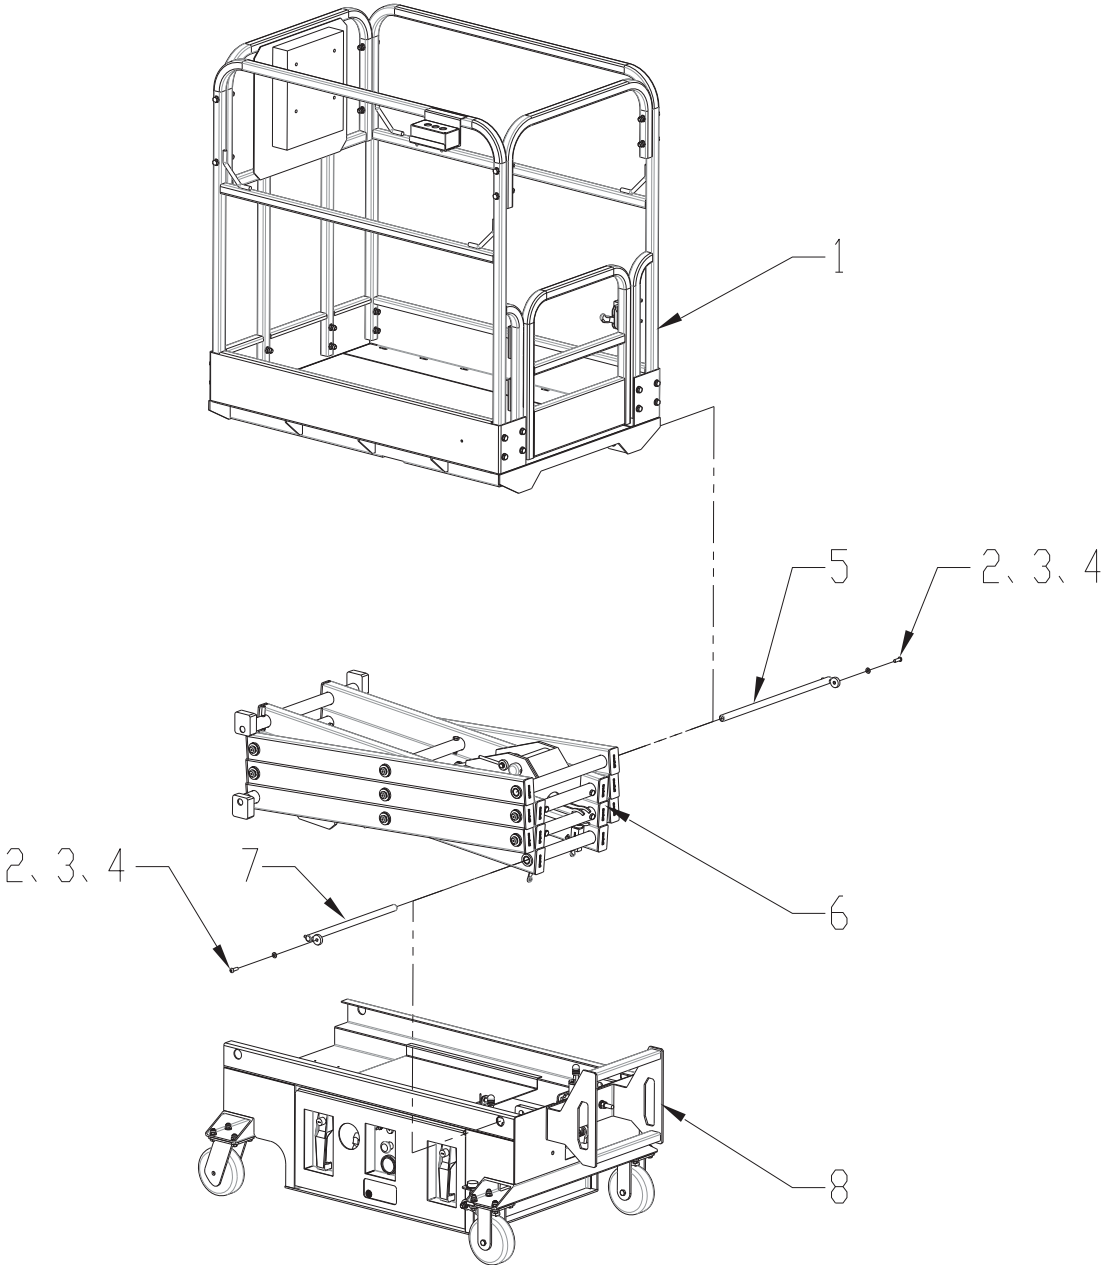

1030PA

PARTS MANUAL

PART #: 81200

RELEASE DATE: JANUARY 1, 2020

1030PA serial # 2103001000 - Current

TABLE OF CONTENTS

1030PA PARTS OVERVIEW	PAGE
General Assembly.....	1-1
Chassis Assembly.....	1-3
Compartment Drawer Assembly.....	1-5
Scissor Arm Assembly.....	1-7
Platform Assembly.....	1-9

GENERAL ASSEMBLY

GENERAL ASSEMBLY

NO	Part #	Description	Qty
1	61175	Assembly, platform	1
2	11022	Screw, socket M8X25	2
3	11030	Washer, flat-8	2
4	11105	Pin, retaining (8mm)	2
5	11086	Pin, scissor upper	1
6	61176	Assembly, scissor arm	1
7	11085	Pin, scissor lower	1
8	61177	Assembly, chassis	1

CHASSIS ASSEMBLY

CHASSIS ASSEMBLY

NO	Part #	Description	Qty
1	31338	Weldment, chassis	1
2	71192	Guide, cable track	1
3	61071	Assembly, module	1
4	31352	Cover, chassis upper	1
5	31353	Cover, chassis upper	1
6	71193	Caster, fixed	2
7	11068	Bolt, hex M10X30	16
8	11019	Washer, flat-10	32
9	11121	Nut, nylock M10	16
10	11320	Screw, socket M6X12	2
11	11026	Washer, flat-6	2
12	11182	Nut, insert	
13	31354	Plate, cover mounting	1
14	11321	Rivet, 5X10	
15	11030	Washer, flat-8	1
16	11073	Bolt, hex M8X25	1
17	71194	Caster, swivel	2
18	71195	Level, bubble	1
19	71196	Slide, ball bearing	2
20	11322	Screw, socket M5X16	12
21	11045	Washer, flat-5	12
22	11357	Nut	12
23	11201	Screw, M6X20	4