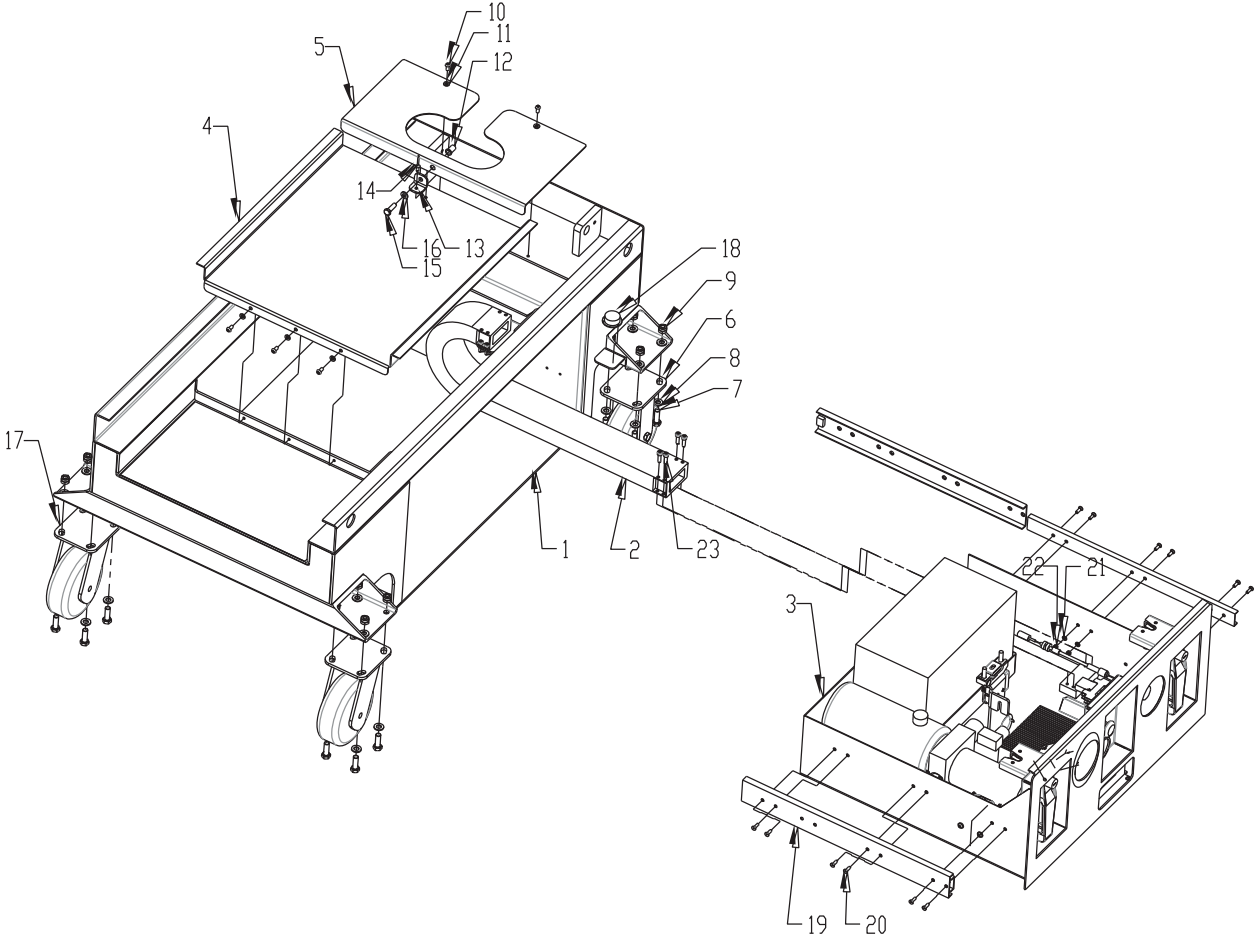

1030PA

PARTS MANUAL

PART #: 81200

RELEASE DATE: JANUARY 1, 2020

1030PA serial # 2103001000 - Current

TABLE OF CONTENTS

1030PA PARTS OVERVIEW	PAGE
General Assembly.....	1-1
Chassis Assembly.....	1-3
Compartment Drawer Assembly.....	1-5
Scissor Arm Assembly.....	1-7
Platform Assembly.....	1-9

GENERAL ASSEMBLY

GENERAL ASSEMBLY

NO	Part #	Description	Qty
1	61175	Assembly, platform	1
2	11022	Screw, socket M8X25	2
3	11030	Washer, flat-8	2
4	11105	Pin, retaining (8mm)	2
5	11086	Pin, scissor upper	1
6	61176	Assembly, scissor arm	1
7	11085	Pin, scissor lower	1
8	61177	Assembly, chassis	1

CHASSIS ASSEMBLY

CHASSIS ASSEMBLY

NO	Part #	Description	Qty
1	31338	Weldment, chassis	1
2	71192	Guide, cable track	1
3	61071	Assembly, module	1
4	31352	Cover, chassis upper	1
5	31353	Cover, chassis upper	1
6	71193	Caster, fixed	2
7	11068	Bolt, hex M10X30	16
8	11019	Washer, flat-10	32
9	11121	Nut, nylock M10	16
10	11320	Screw, socket M6X12	2
11	11026	Washer, flat-6	2
12	11182	Nut, insert	
13	31354	Plate, cover mounting	1
14	11321	Rivet, 5X10	
15	11030	Washer, flat-8	1
16	11073	Bolt, hex M8X25	1
17	71194	Caster, swivel	2
18	71195	Level, bubble	1
19	71196	Slide, ball bearing	2
20	11322	Screw, socket M5X16	12
21	11045	Washer, flat-5	12
22	11357	Nut	12
23	11201	Screw, M6X20	4