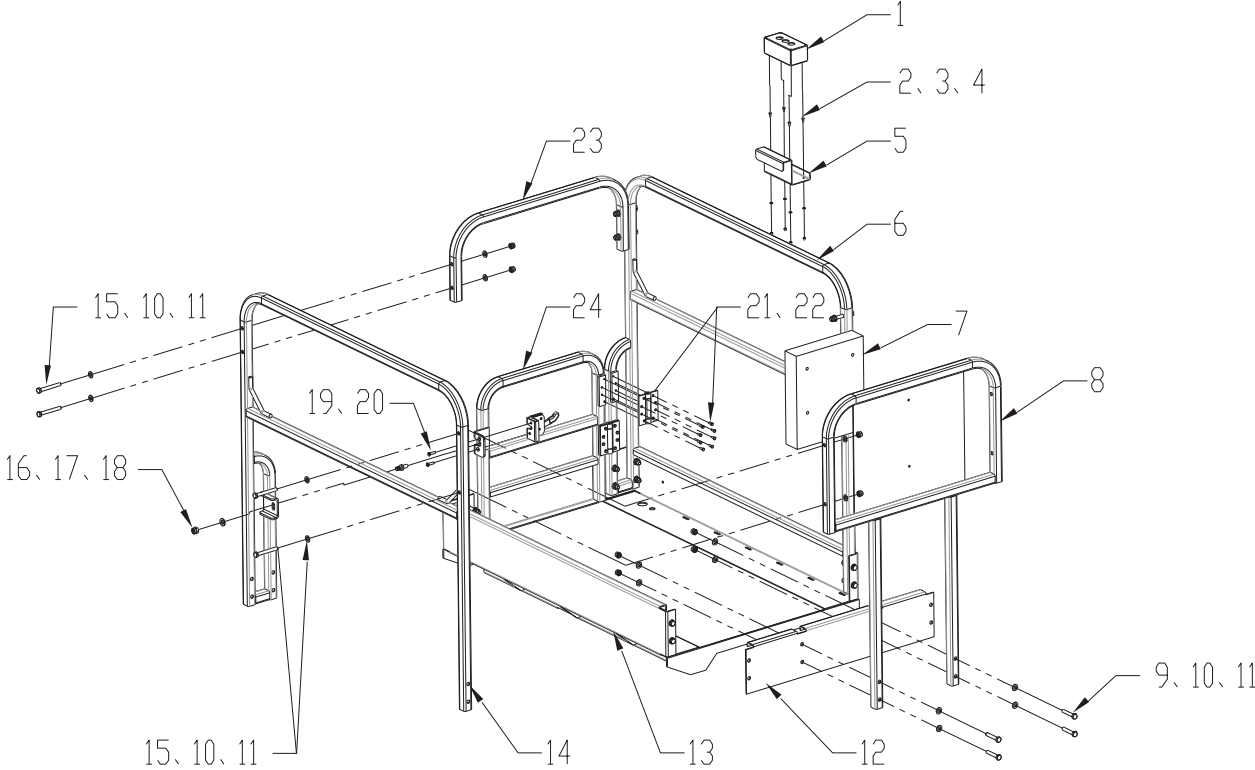

PLATFORM ASSEMBLY

PLATFORM ASSEMBLY

NO	Part #	Description	Qty
1	41214	Platform control box	1
2	11358	Screw M4*10	4
3	11040	Washer, flat-4	4
4	11359	M4 nut	4
5	41079	Box, upper control	1
6	31414	Weldment	1
7	71310	Manual box	1
8	31415	Weldment	1
9	11137	Bolt, hex M10X55	8
10	11019	Washer, flat-10	16
11	11360	Lock nut M10	8
12	31416	Weldment	1
13	31417	Weldment	1
14	31418	Weldment	1
15	11361	Bolts M10*80	2
16	71022	Latch, Striker	1
17	11362	Flat washer	1
18	11044	Nut, NY lock M12	1
19	11363	Screw M6*25	2
20	71037	Latch, door kit	1
21	11364	Bolt M5*12	8
22	11062	Hinge, gate	1
23	31419	Weldment	1
24	31420	Weldment	1