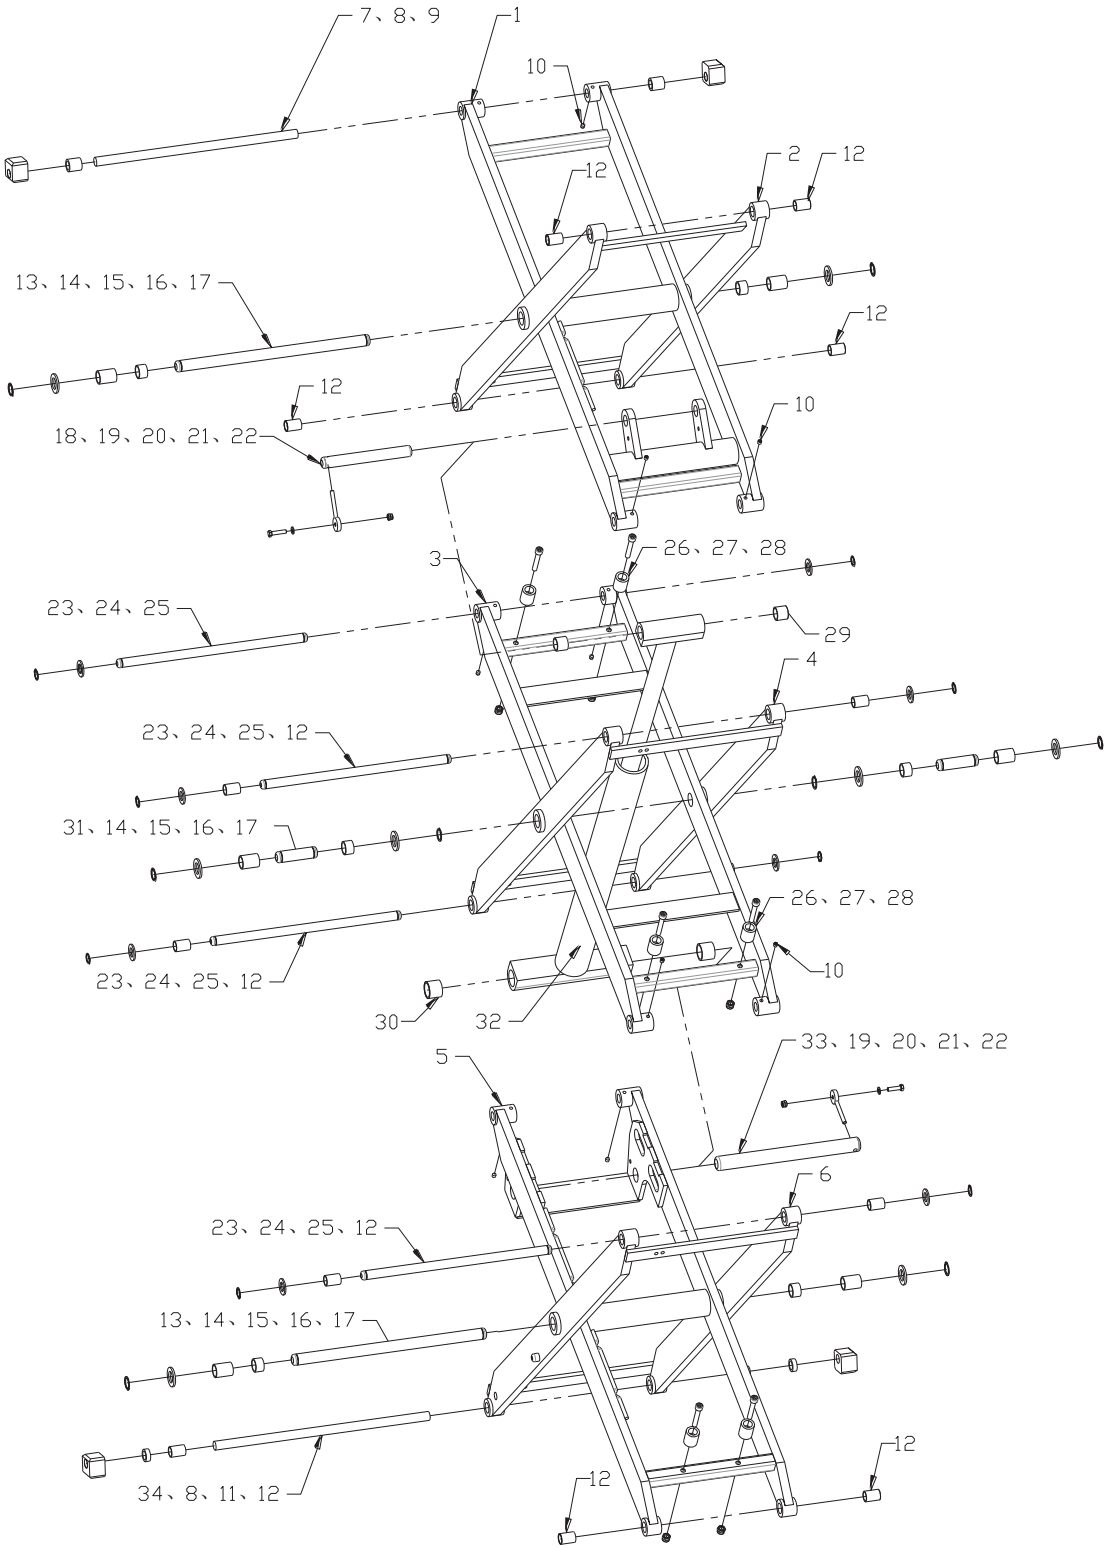

SCISSOR ARM ASSEMBLY

SCISSOR ARM ASSEMBLY

NO	Part #	Description	Qty
1	31340	Weldment, arm inner 1	1
2	31341	Weldment, arm outer 1	1
3	31342	Weldment, arm inner 2	1
4	31343	Weldment, arm, outer 2	1
5	31344	Weldment, arm inner 3	1
6	31345	Weldment, arm outer 3	1
7	11324	Pin, scissor	1
8	71197	Block, slide	4
9	71198	Spacer	2
10	11325	Screw, set socket M8X10	10
11	71199	Spacer	2
12	71200	Bushing, 20X24X33	14
13	11326	Pin, scissor	2
14	11327	Ring, retaining	8
15	11328	Washer, flat 24	8
16	71201	Bushing, 25X30X39	6
17	71202	Bushing, 25X30X19	6
18	11006	Pin, cylinder upper	1
19	71019	Pin, retaining	2
20	11042	Bolt, hex M8X35	2
21	11030	Washer, flat-8	2
22	11329	Nut, nylock M8	2
23	11330	Pin, scissor	4
24	11331	Washer, flat 20	8
25	11332	Ring, retaining	8
26	11092	Screw, socket M10X50	6
27	71203	Accuator, brake	6
28	11121	Nut, nylock M10	6
29	71204	Bushing, 25X30X25	2
30	71205	Bushing, 31X38X30	2
31	11333	Pin, scissor	2
32	61178	Assembly, cylinder	1
33	11334	Pin, cylinder mounting	1
34	11324	Pin, scissor	1